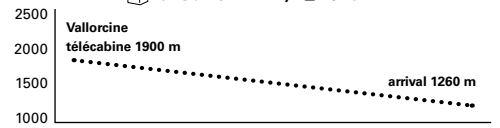

## 18 - Descent route to Vallorcine

 around 4 km, ↘ - 640 m

Start from the top station of the Vallorcine gondola at 1900m, follow the trail through the rhododendrons, through a fast section with jumps to the entrance to the forest, then a series of technical sections and modules among the larch trees as far as the forêt verte trail where there is a fun finish to the course over different wooden modules.